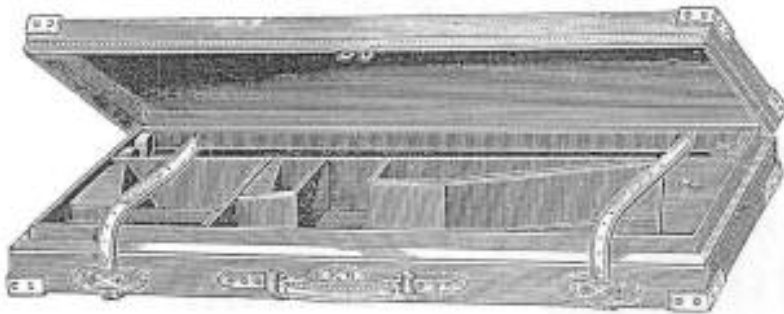

== VAPENKOFFERTAR. ==

SÅ HÄR BESTÄLLER DU EN MÅTTILLVERKAD
EK & LÄDER KOFFERT:

Best quality Oak and Leather, for one Gun, with brass corners and centre-plate, double-action lock, lined best cloth, as illustrated -